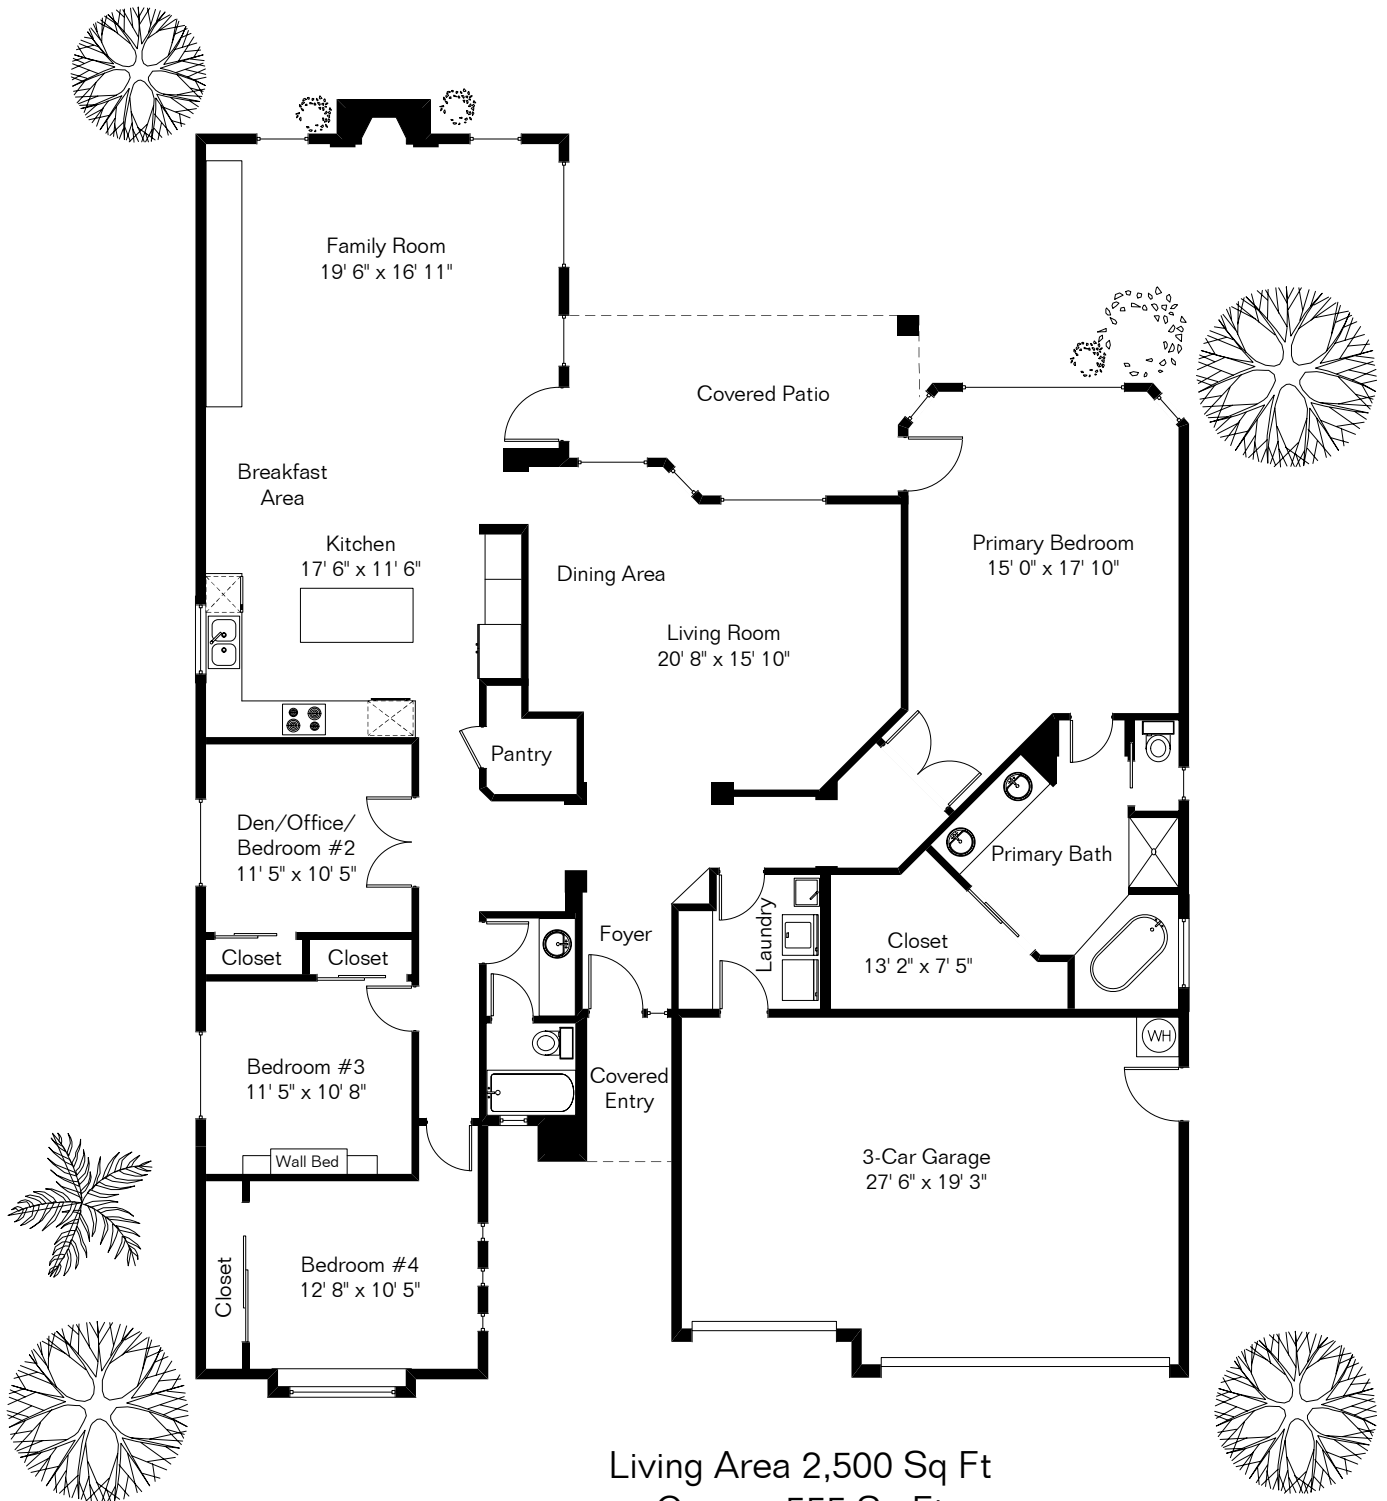

The square footages and room size information are deemed to be reliable but are not guaranteed and should be independently verified. This drawing is for marketing purposes only.

11438 N Mountain Breeze Dr

Presented by Pam Treece
Long Realty Company
(520) 275-2664

Grill
Area

Living Area 2,500 Sq Ft
Garage 555 Sq Ft

Site Visit August 2023

Copyright 2023 Floor Plans First! LLC
All Rights Reserved.

Floor Plans *First!*
See the Floor Plan First™
FloorPlansFirst.com™
(520) 881-1500